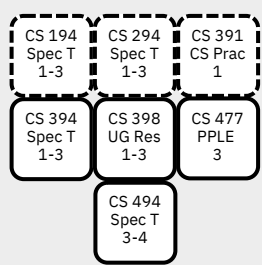

Transfer Only
PDI Equivalent

CS Majors Choose One

UIC Computer Science Fall 23 Undergraduate Prerequisite Flow-Chart

Instructor / Department
Consent

LEGEND