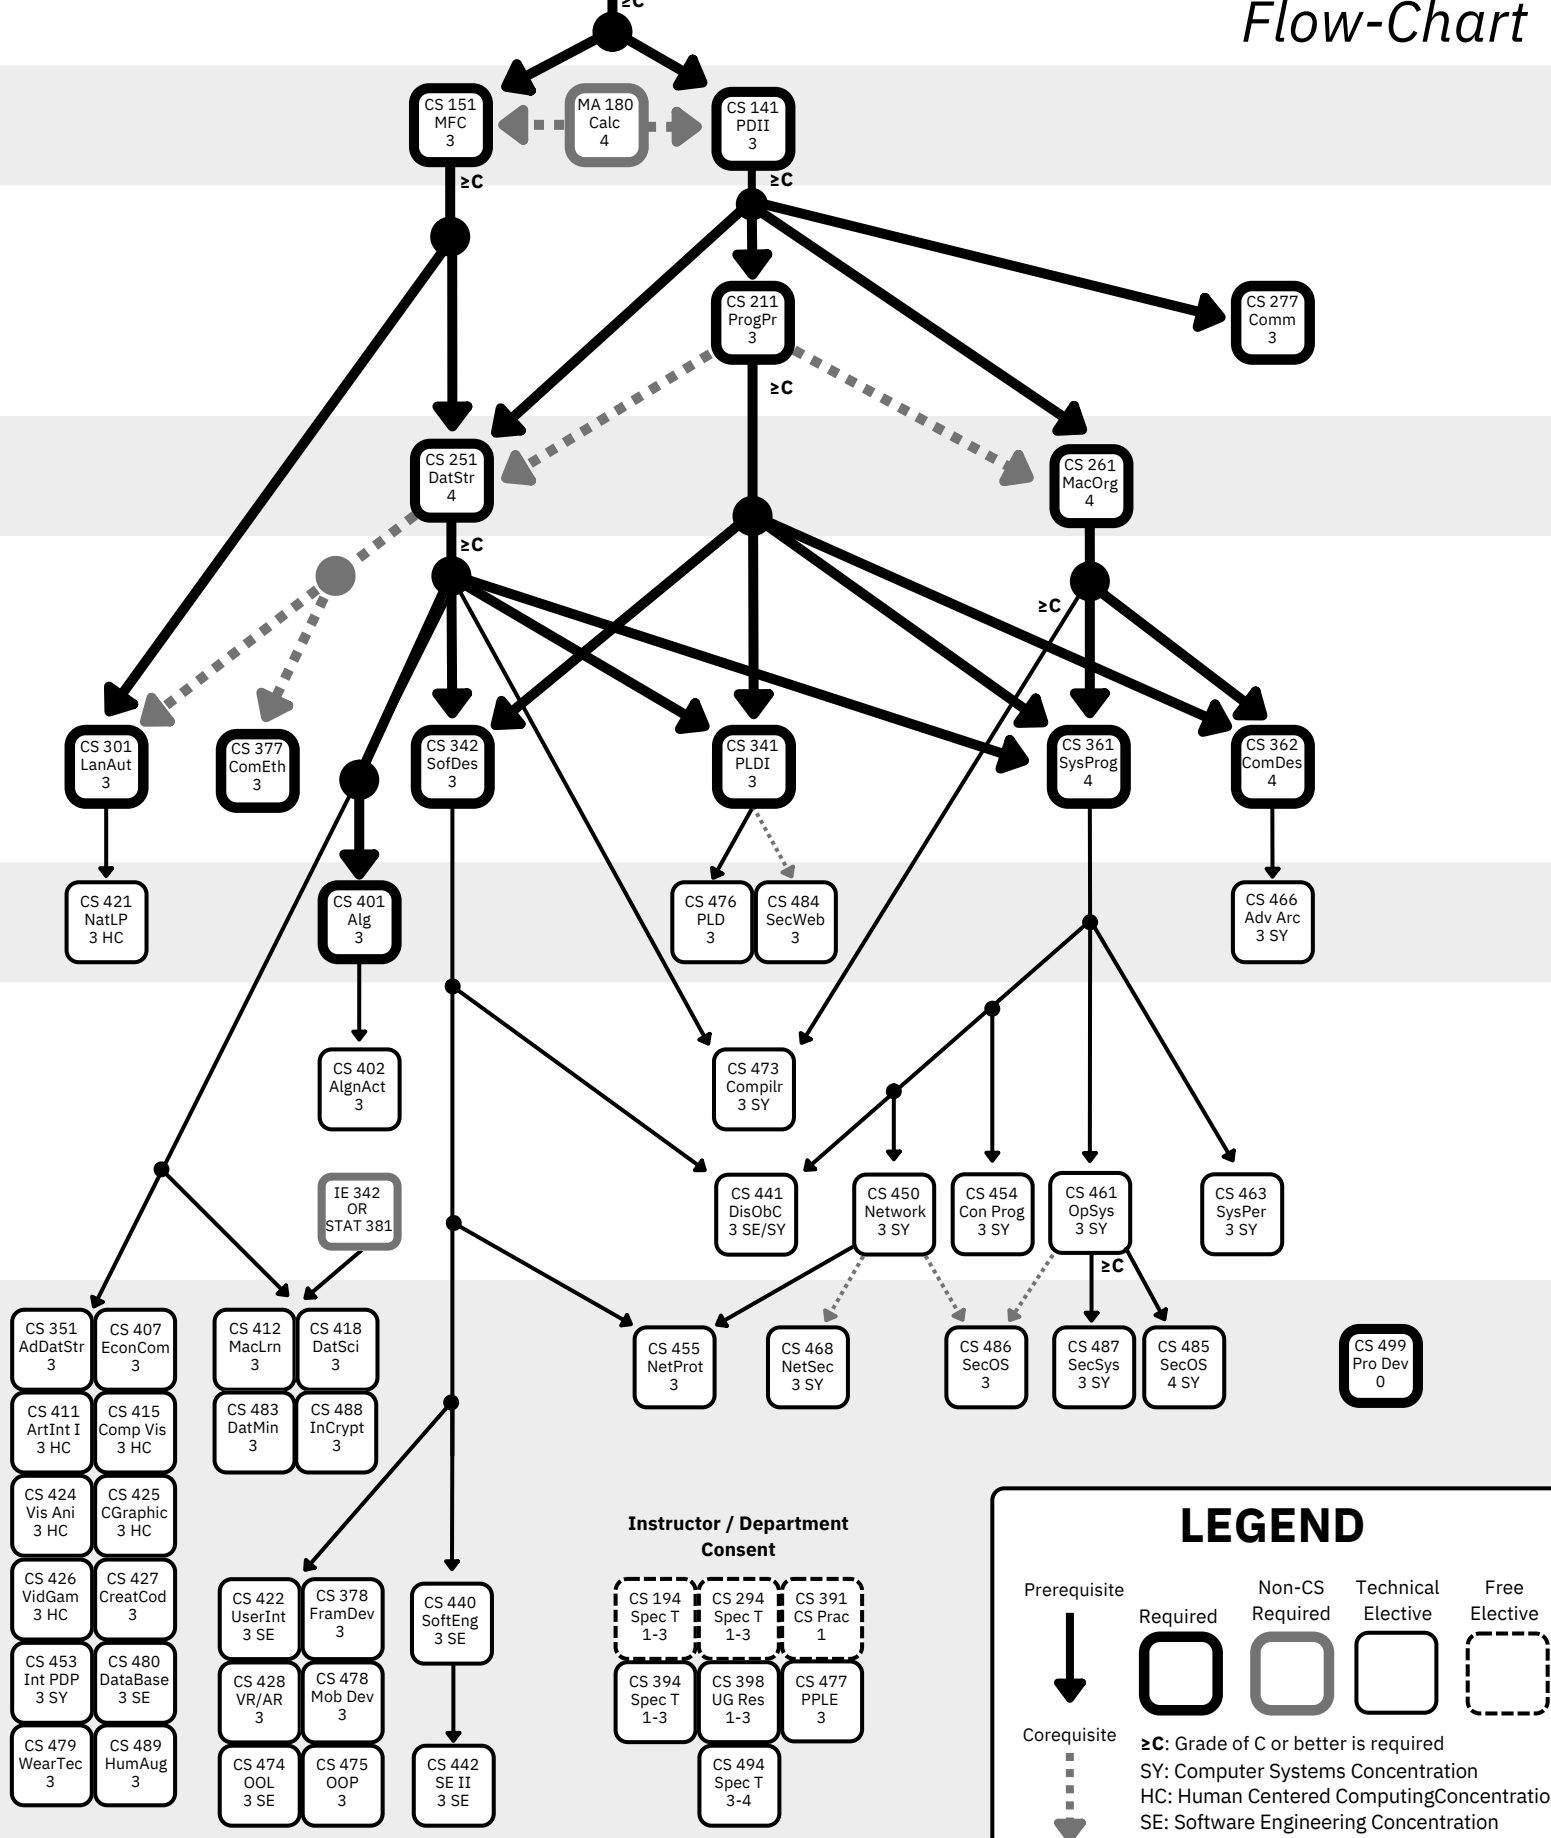

Transfer Only
PDI Equivalent

CS Majors Choose One

UIC Computer Science Fall 23 Undergraduate Prerequisite Flow-Chart

Instructor / Department
Consent

LEGEND